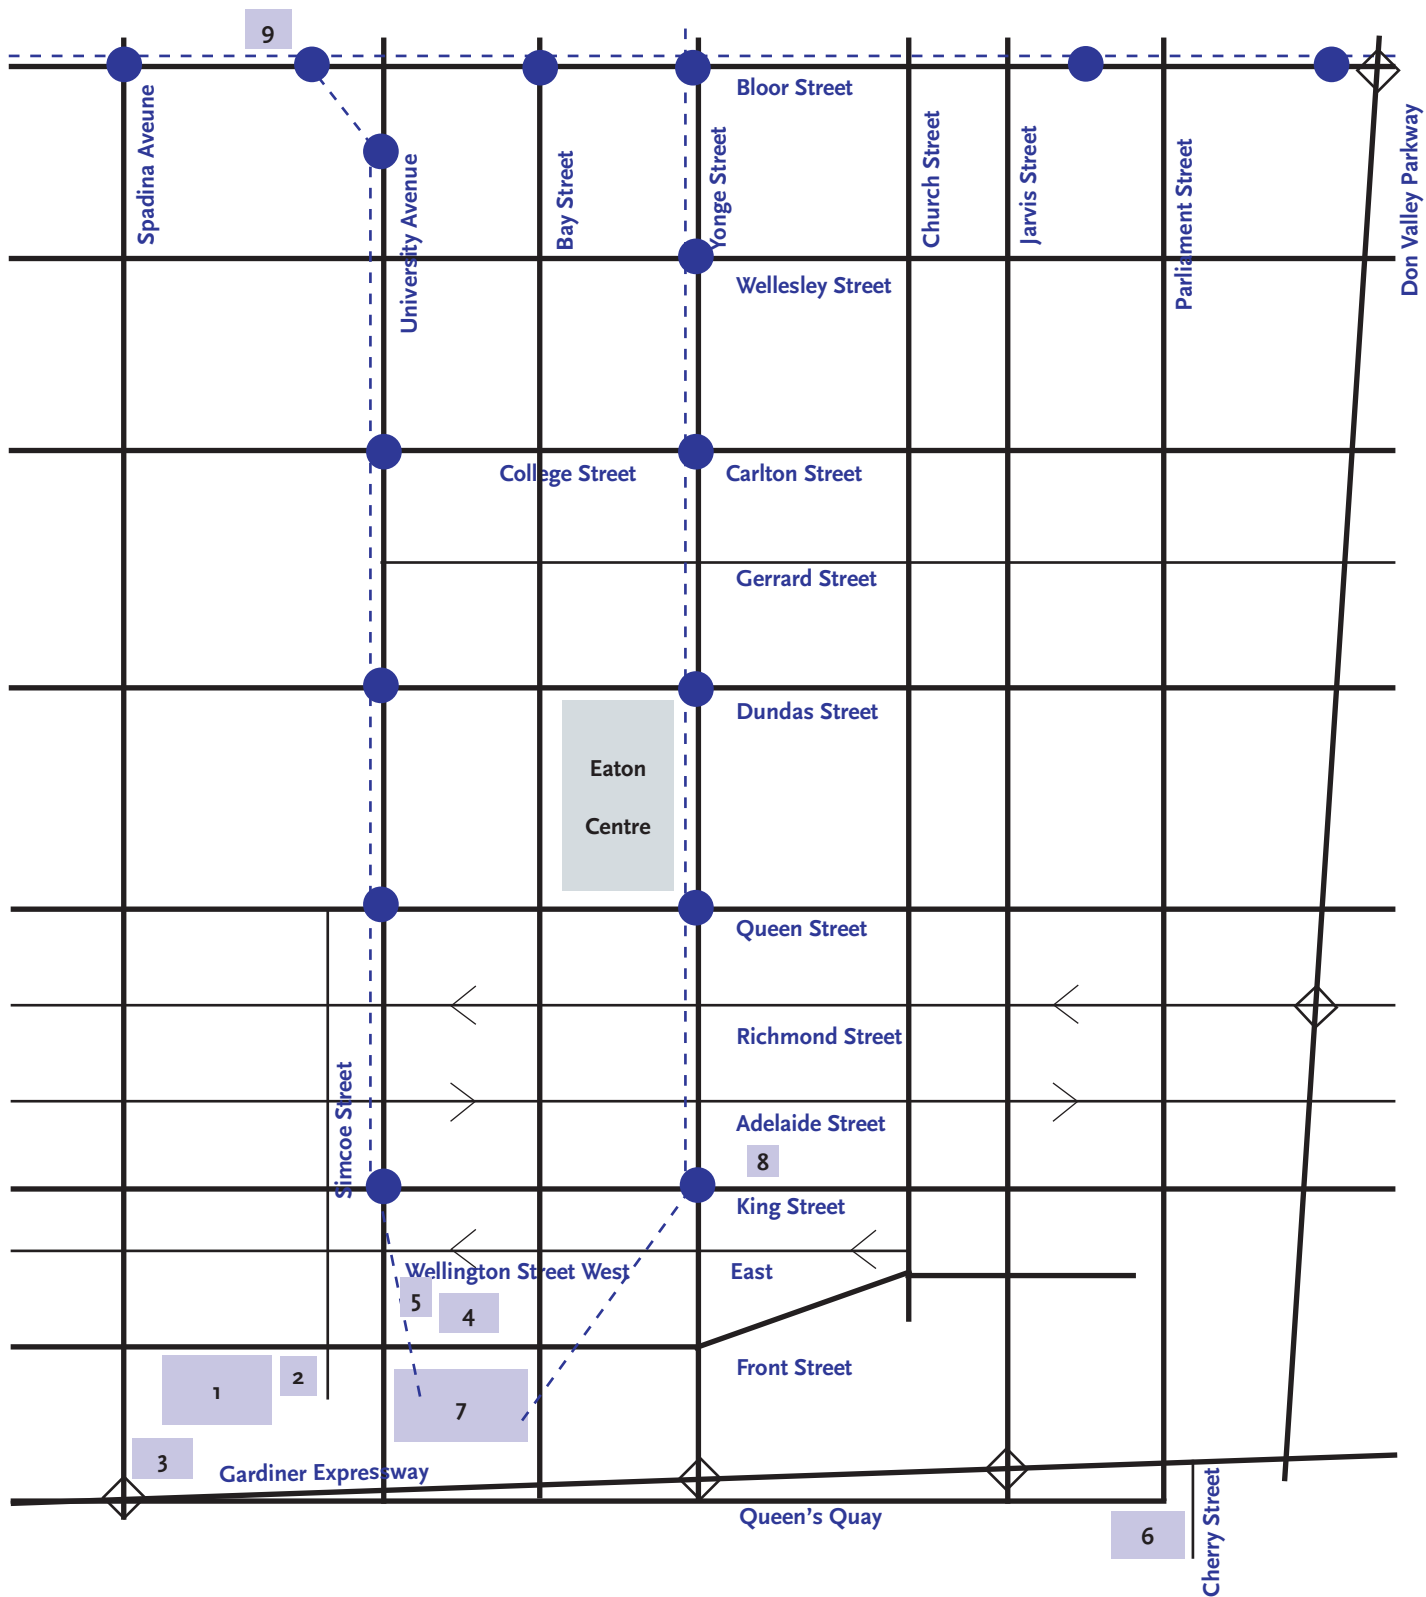

MAP OF DOWNTOWN TORONTO

- 1 Metro Toronto Convention Centre
- 2 Intercontinental Hotel – Toronto Centre
- 3 Renaissance @ Rogers Centre Hotel

- 4 Fairmount Royal York Hotel
- 5 Strathcona Hotel
- 6 MTCC Marshalling Yards

- 7 Union Station Go and Subway
- 8 Ontario Library Association Office
- 9 OISE