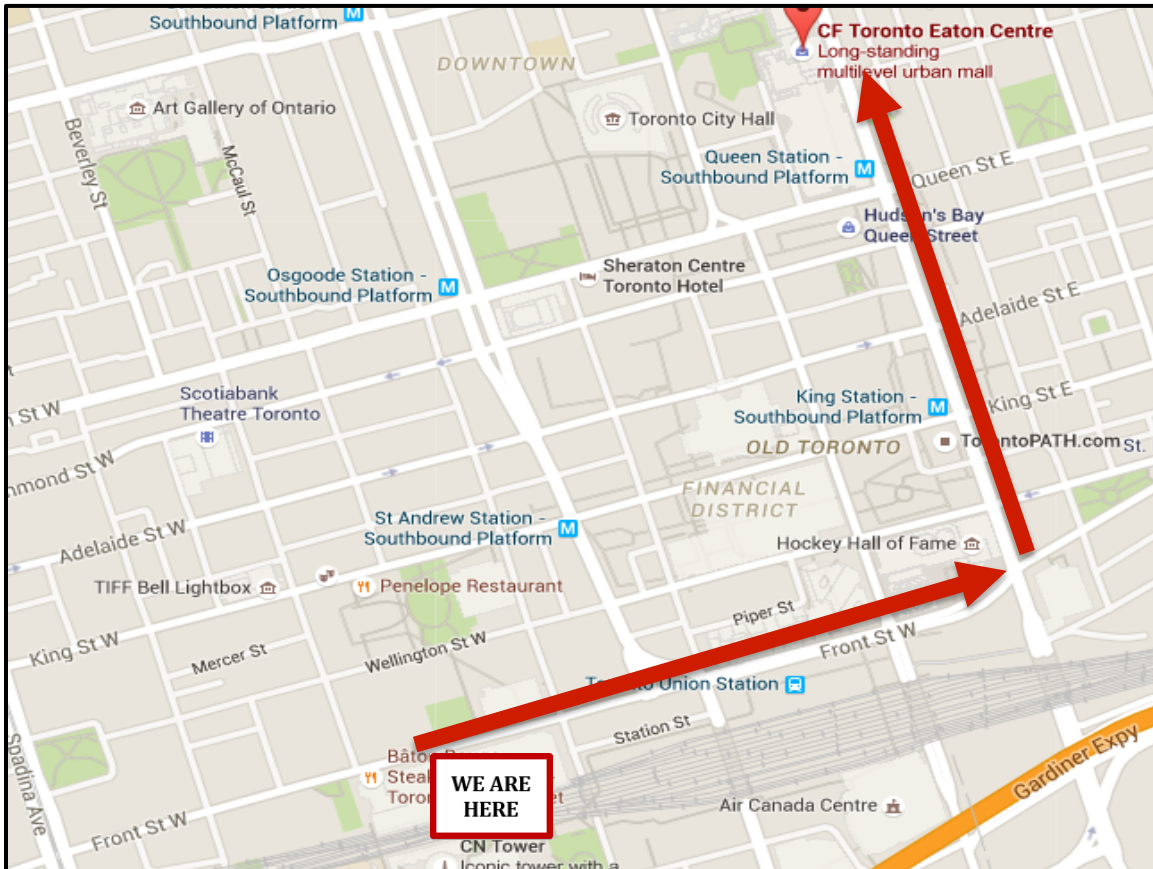

## Where to find the closest retail locations

---

- **Eaton's Centre**
  - [220 Yonge St, Toronto, ON M5B 2H1](https://www.220yonge.com)
  - [cfshops.com](https://www.cfshops.com)
  - Monday to Friday 10 am - 9:30 pm, Saturday 9:30 am- 9:30 pm

<ul style="list-style-type: none"><li>• Aldo</li><li>• Apple</li><li>• Banana Republic</li><li>• Best Buy</li><li>• The Body Shop</li><li>• Canadian Tire</li><li>• Disney Store</li><li>• The Gap</li><li>• H&amp;M</li></ul>	<ul style="list-style-type: none"><li>• Hudson's Bay</li><li>• Indigo Books</li><li>• Laco Sac (Luggage)</li><li>• The Microsoft Store</li><li>• Old Navy</li><li>• Roots</li><li>• Saks Fifth Avenue</li><li>• Shoppers Drug Mart</li><li>• And much more!</li></ul>
--	---

## Where to find the closest retail locations

---

- **Brookfield Place**
  - [161 Bay St, Toronto, ON M5J 2S1](https://www.brookfieldplacenevents.com/shop-dine/)
  - <http://www.brookfieldplacenevents.com/shop-dine/>
  - Monday – Thursday 9am – 7 pm, Friday 9am – 8pm, Saturday 10 am – 7pm
    - Gateway Newstands
    - The Printing House
    - Roots Canada
    - Shoppers Drug Mart
    - The Source
    - Stepss
    - And more...

## Where to find the closest retail locations

---

- **Toronto Dominion Centre**
  - [66 Wellington St W, Toronto, ON M5K 1A1](http://www.tdcentre.com/en/shops)
  - <http://www.tdcentre.com/en/shops>
  - Mon-Fri:10:00 AM-06:00 PMSat-Sun:Closed
    - Aerosoles
    - Canada Post
    - Gateway Newstands
    - Laura
    - Moneysworth & Best
    - The Printing House
    - Stitch It Clothing Alterations
    - Trade Secrets
    - And more...