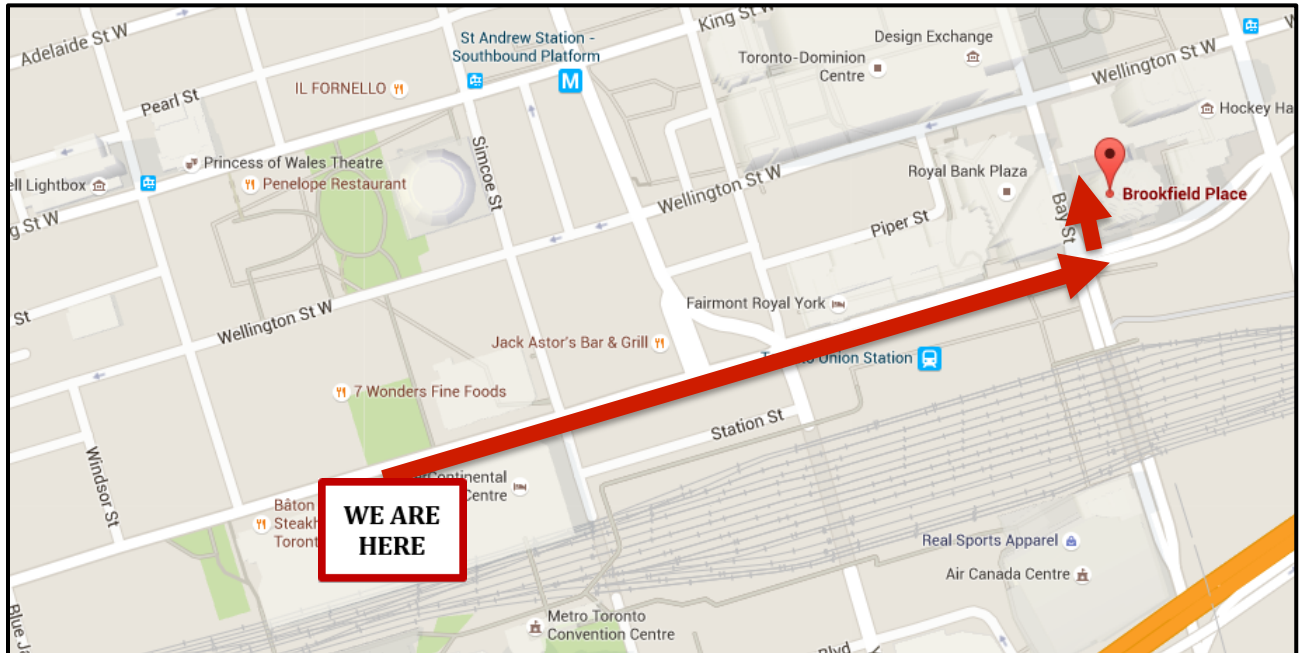

## Where to find the closest retail locations

---

- **Eaton's Centre**
  - [220 Yonge St, Toronto, ON M5B 2H1](https://www.220yonge.com)
  - [cfshops.com](https://www.cfshops.com)
  - Monday to Friday 10 am - 9:30 pm, Saturday 9:30 am- 9:30 pm

<ul style="list-style-type: none"><li>• Aldo</li><li>• Apple</li><li>• Banana Republic</li><li>• Best Buy</li><li>• The Body Shop</li><li>• Canadian Tire</li><li>• Disney Store</li><li>• The Gap</li><li>• H&amp;M</li></ul>	<ul style="list-style-type: none"><li>• Hudson's Bay</li><li>• Indigo Books</li><li>• Laco Sac (Luggage)</li><li>• The Microsoft Store</li><li>• Old Navy</li><li>• Roots</li><li>• Saks Fifth Avenue</li><li>• Shoppers Drug Mart</li><li>• And much more!</li></ul>
--	---

## Where to find the closest retail locations

---

- **Brookfield Place**
  - [161 Bay St, Toronto, ON M5J 2S1](https://www.brookfieldplacenevents.com/shop-dine/)
  - <http://www.brookfieldplacenevents.com/shop-dine/>
  - Monday – Thursday 9am – 7 pm, Friday 9am – 8pm, Saturday 10 am – 7pm
    - Gateway Newstands
    - The Printing House
    - Roots Canada
    - Shoppers Drug Mart
    - The Source
    - Stepss
    - And more...

## Where to find the closest retail locations

---

- **Toronto Dominion Centre**
  - [66 Wellington St W, Toronto, ON M5K 1A1](http://www.tdcentre.com/en/shops)
  - <http://www.tdcentre.com/en/shops>
  - Mon-Fri:10:00 AM-06:00 PMSat-Sun:Closed
    - Aerosoles
    - Canada Post
    - Gateway Newstands
    - Laura
    - Moneysworth & Best
    - The Printing House
    - Stitch It Clothing Alterations
    - Trade Secrets
    - And more...