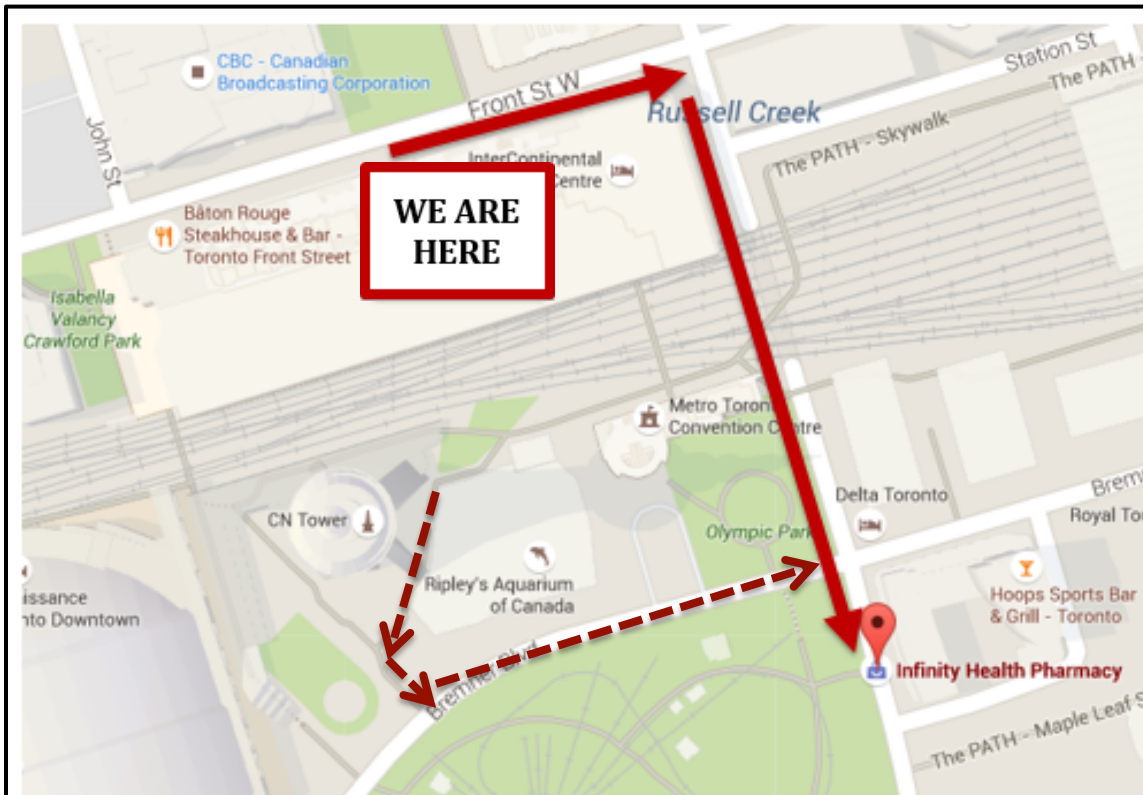

## Where to find the closest locations

---

- **Rexall Pharma Plus (underground in Metro Hall):**
  - [200 Wellington St. W #203](#)
  - Open until 7 pm
  - Alternate route: come out the North Building onto Front St and take the pathway through the park to Wellington St.

# NEED A PHARMACY?

## Where to find the closest locations

---

- **Infinity Health Pharmacy:**
  - [35 Lower Simcoe St, Toronto](#)
  - Open until 8:00 PM
  - Alternate route: come out the South Building exit and take the pathway to Bremner Blvd. Walk east along Bremner to Lower Simcoe and turn south.

## Where to find the closest locations

---

- **Shoppers Drug Mart:**
  - [388 King Street West](#) @ Blue Jay Way <1KM - ~9mins
  - Open until midnight