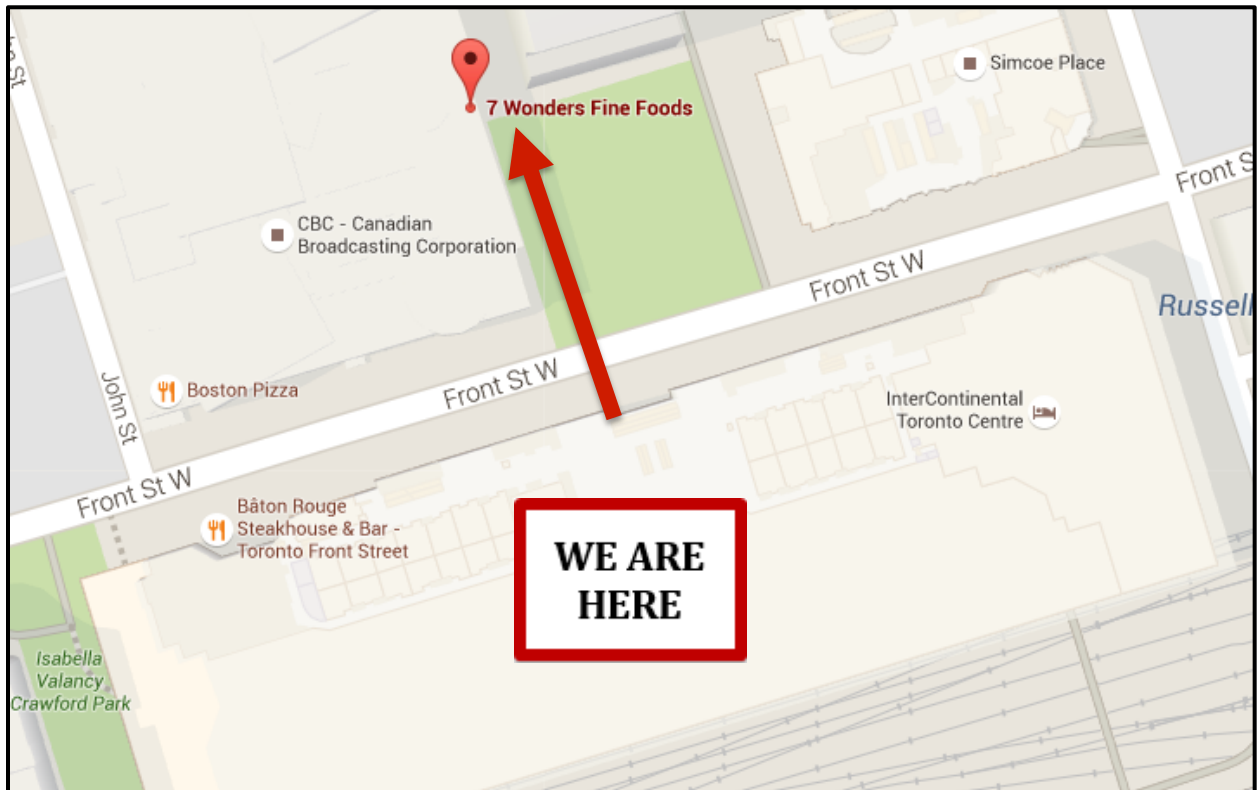

NEED FOOD?

Closest fast food locations

- **7 Wonders Fine Foods**

- Show your SuperConference badge and receive a 10% discount!
- CBC Building Lobby – Across Front Street
- [250 Front St W, Toronto, ON M5V 3G7](#)
- 6:30 AM – 6:00 PM, Monday to Friday, Saturday 8:00 AM- 3:00 PM

NEED FOOD?

Closest fast food locations

- **Chipotle Mexican Grill**
 - 1 block east of MTCC
 - [123 Front St W #103, Toronto, ON M5J 2M2](https://www.chipotle.com)

Description:

Fast-food chain offering Mexican fare, including design-your-own burritos, tacos & bowls. Price range from \$11-30 dollars.

Website: <https://www.chipotle.com>

NEED FOOD?

Closest fast food locations

- **Simcoe Place Food Court – Across the street and underground**
 - [200 Front St W, Toronto, ON M5V 3K2](https://www.simcoeplace.com)
 - [simcoeplace.com](https://www.simcoeplace.com)
 - Enter through the “Food Court & Shops” entrance
 - Open Monday to Friday, 6:00 AM- 7:00 PM, Saturday 9:00 AM- 3:00 PM